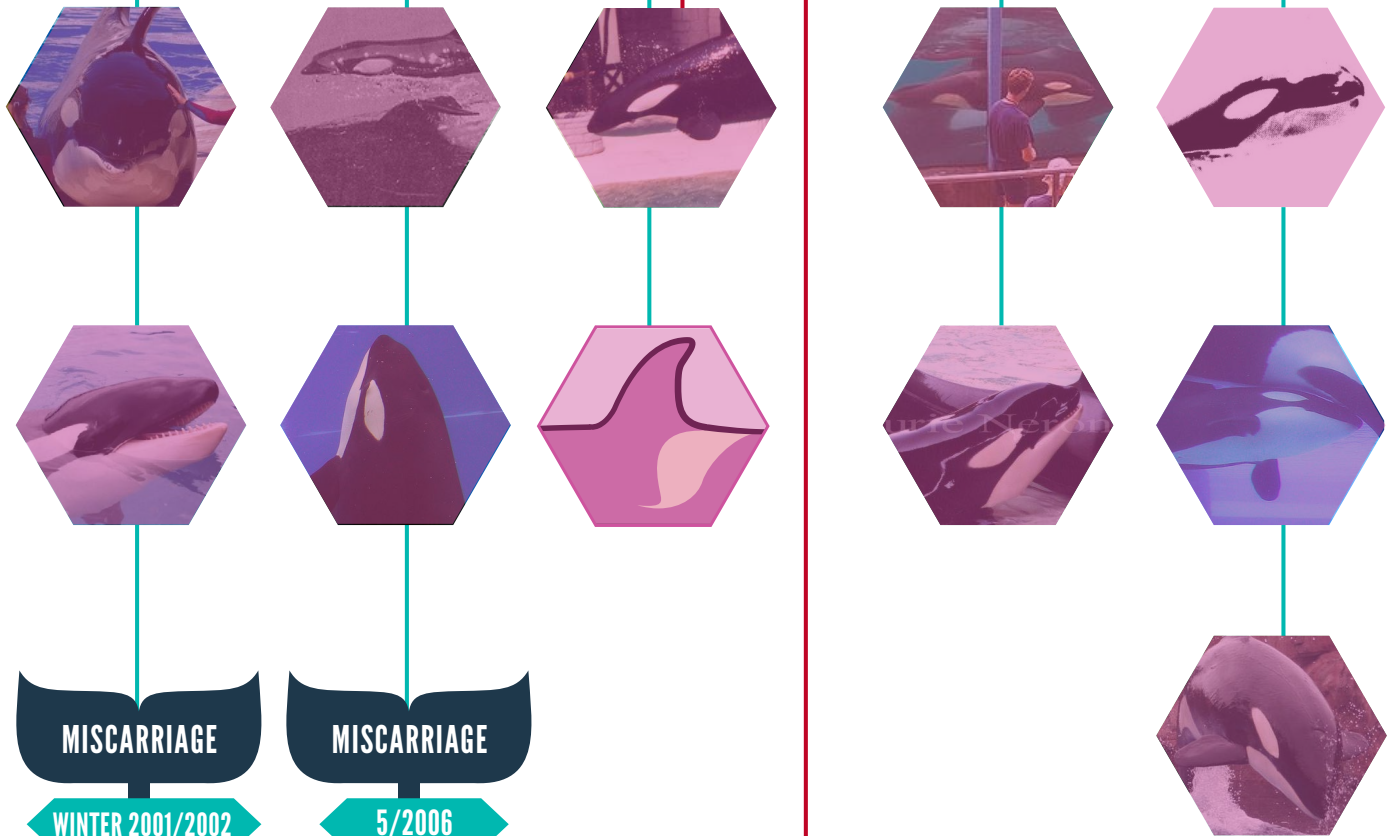

CAPTIVE ORCA FAMILY TREE

NORTH AMERICAN MARINE PARKS: CANADA

MARINELAND ONTARIO

HEALTHY LINEAGE ———
 INBREEDING ———

UNCONFIRMED PATERNITY - - -
 SUSPECTED INBREEDING - - -

WILD CAUGHT

1ST GENERATION

2ND GENERATION

PHOTOGRAPHY CREDIT

Lee Harrison,
 Madeline68, Laurie Néron,

INFORMATION SOURCE

Park regulars,
 ZooCheck Canada